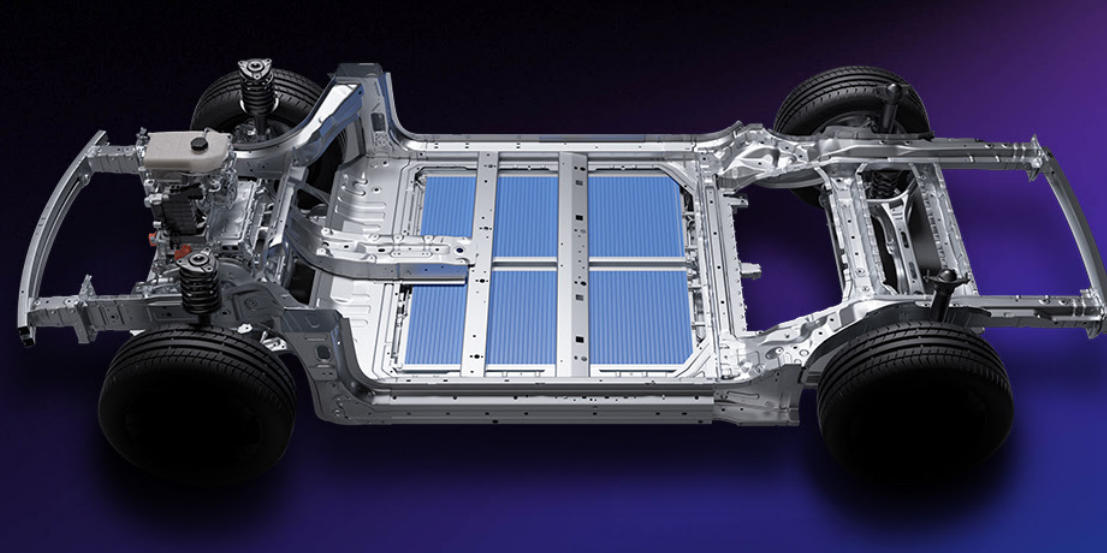

GEELY SHORT-BLADE BATTERY

Resilient to Punctures

Ultra-Long Battery Life

Flash Charging

GEA ELECTRONIC ARCHITECTURE

CELL-TO-BODY INTEGRATED BODY & BATTERY STRUCTURE

STRONGER

Battery Protection
Side Collision Cell 0 Compression

BIGGER

Cabin Space
Lower Floor Height

BETTER

Torsional Stiffness
31000 N.m/deg

MORE STABLE

Driving Experience
Low Center of Gravity

11-IN-1 INTELLIGENT ELECTRIC DRIVE SYSTEM

Portable Power Station V2L & V2V Discharge Functions