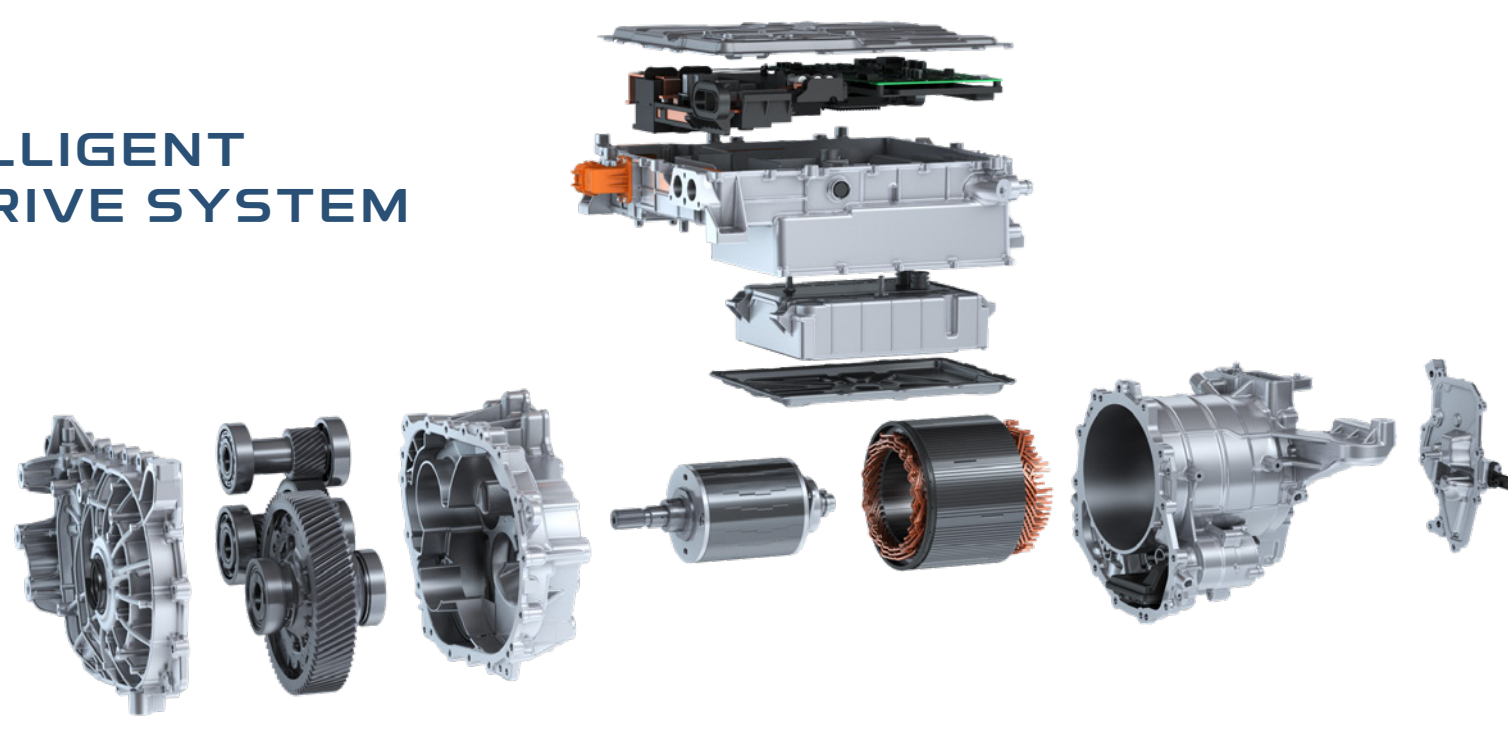

BIGGER

Cabin Space
Lower Floor Height

BETTER

Torsional Stiffness
31000 N.m/deg

MORE STABLE

Driving Experience
Low Center of Gravity

11-IN-1 INTELLIGENT ELECTRIC DRIVE SYSTEM

Portable Power Station V2L & V2V Discharge Functions