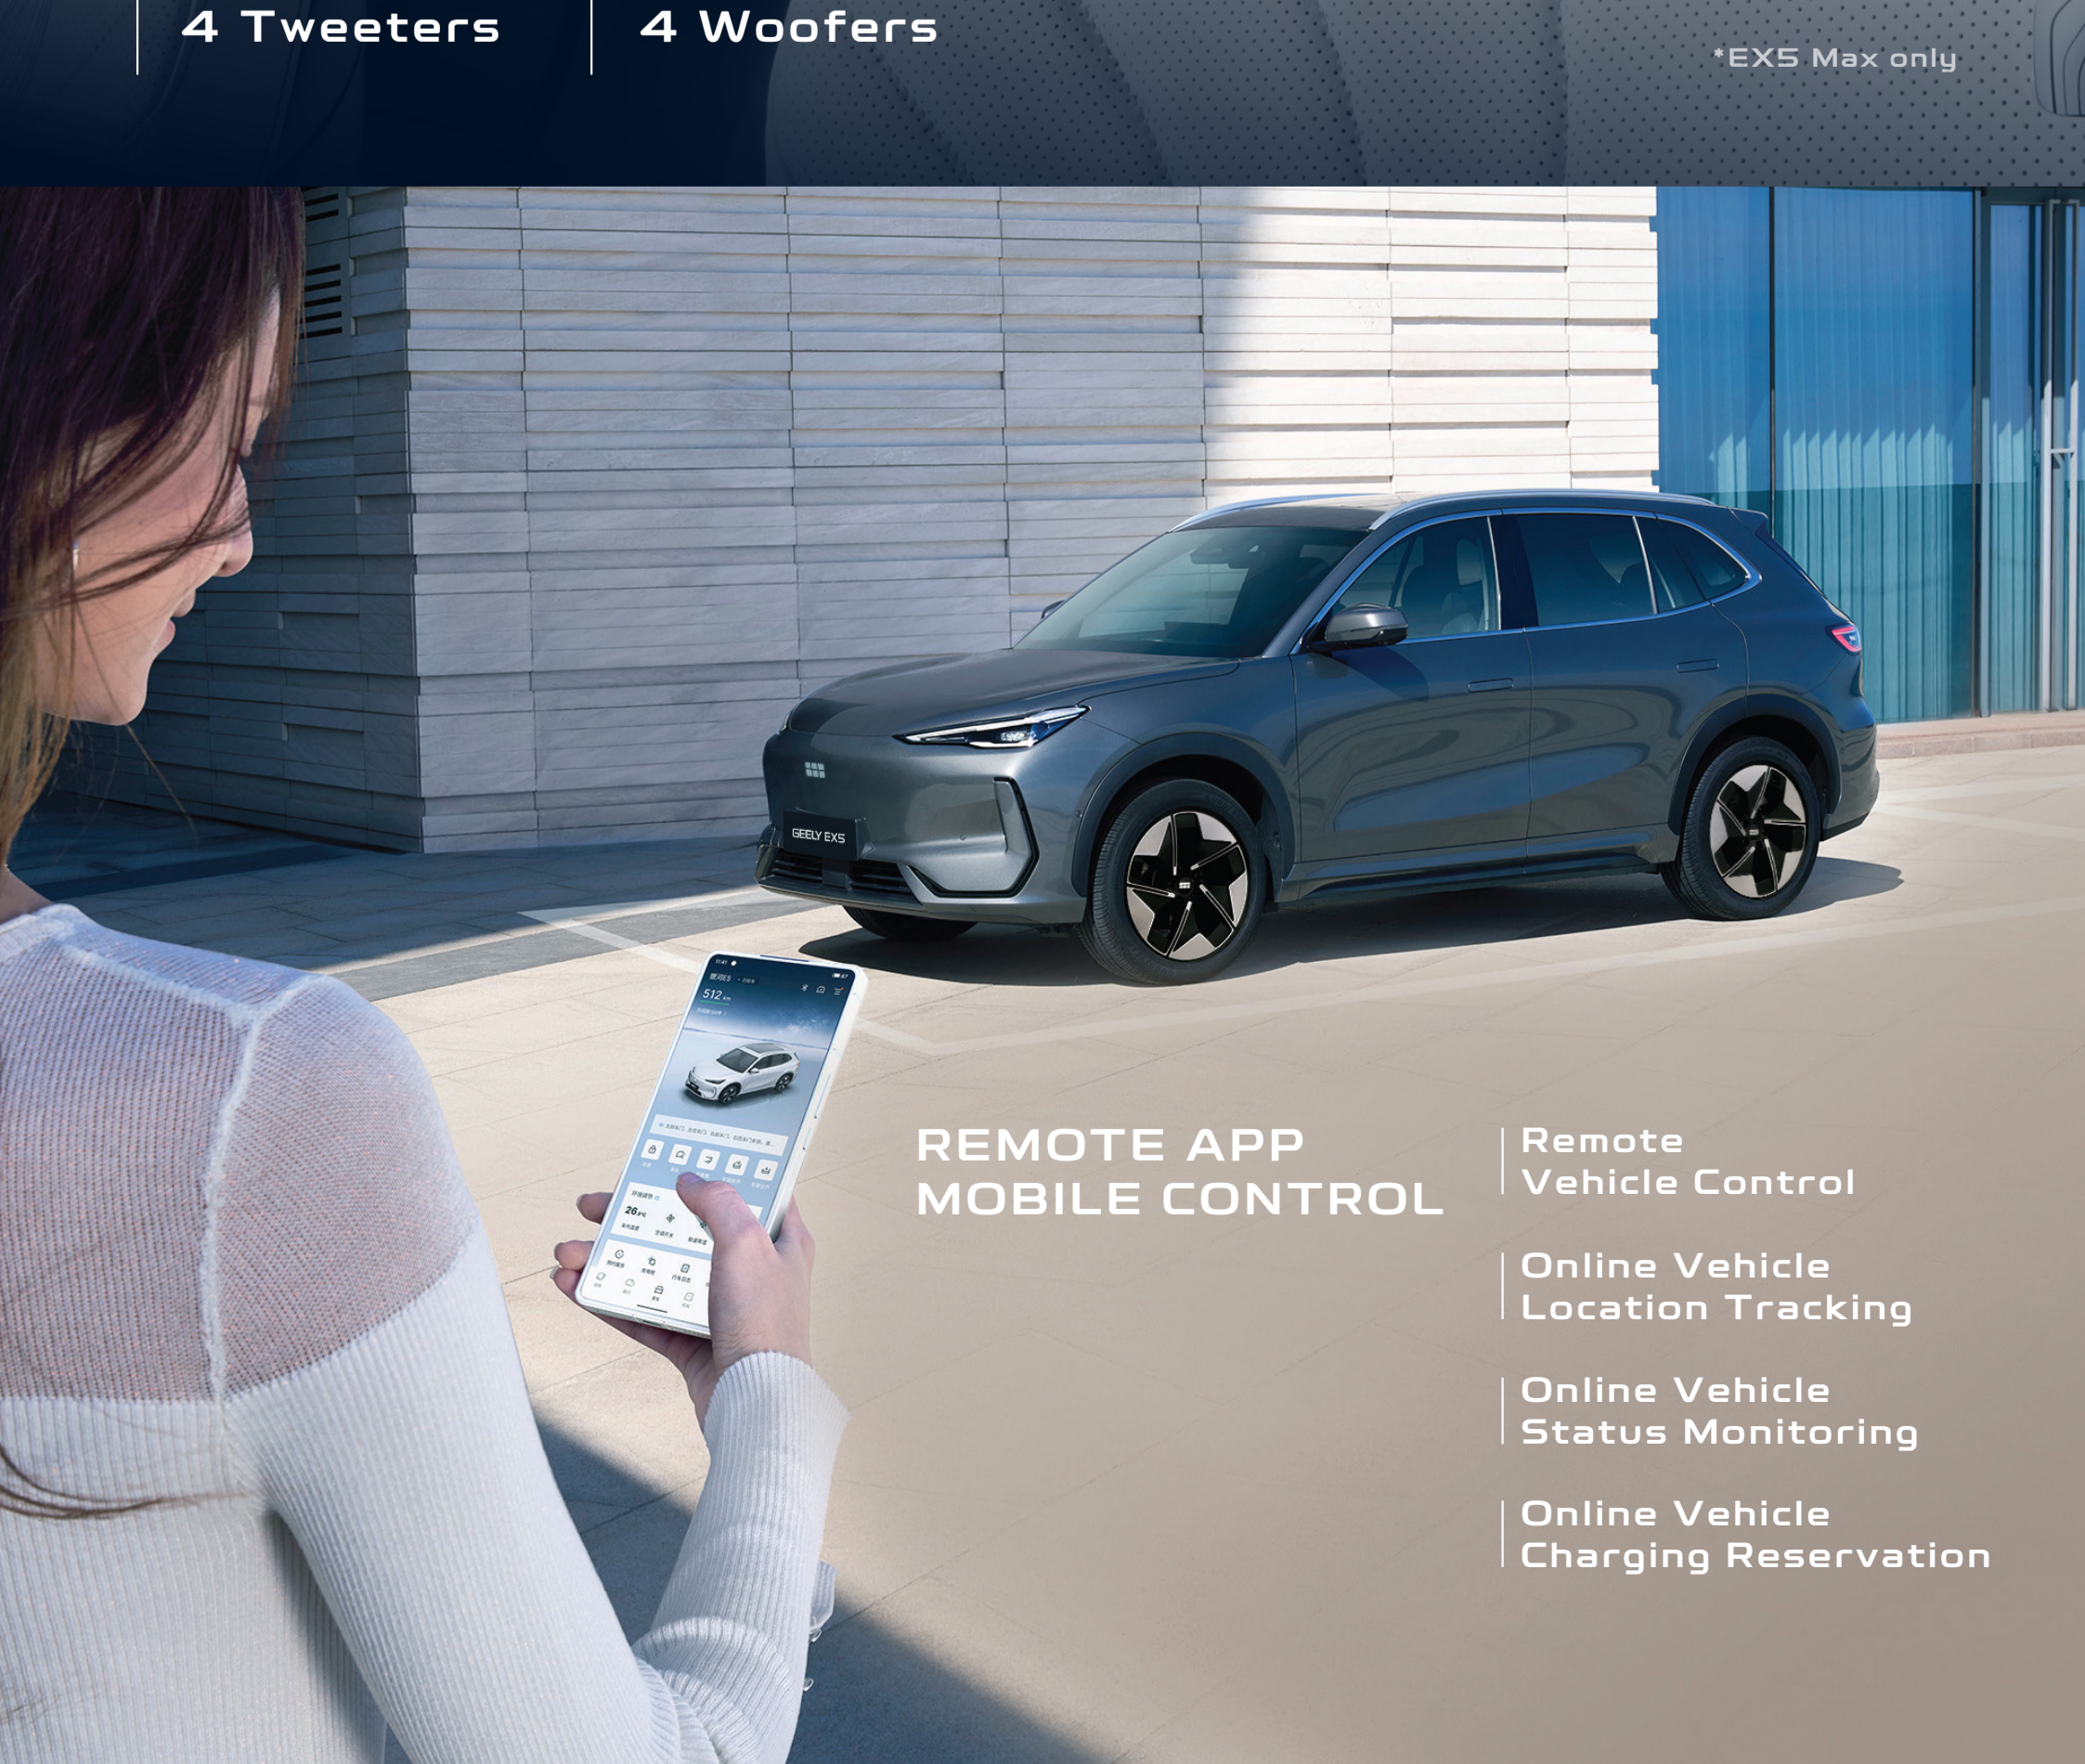

13.8" Windshield Heads-Up Display (W-HUD)*

15.4" HD Touch-Screen

*EX5 Max only

Flyme Sound

16-Premium Audio System Speakers*

1 Standalone Subwoofer

2 Headrest Speakers

5 Mid-Range Speakers

4 Tweeters

4 Woofers

*EX5 Max only

REMOTE APP MOBILE CONTROL

Remote Vehicle Control

Online Vehicle Location Tracking

Online Vehicle Status Monitoring

Online Vehicle Charging Reservation