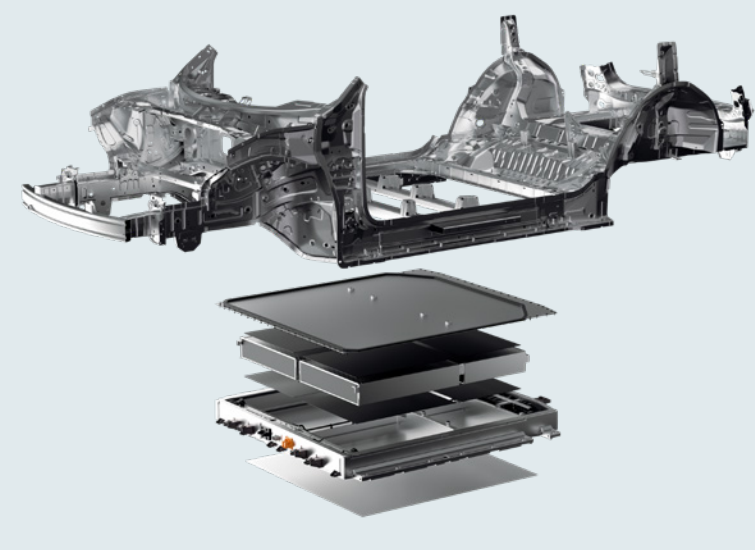

GEELY SHORT-BLADE BATTERY

Resilient to Punctures

Ultra-Long Battery Life

Flash Charging

GEA ELECTRONIC ARCHITECTURE

CELL-TO-BODY INTEGRATED BODY & BATTERY STRUCTURE

STRONGER

Battery Protection
Side Collision Cell 0 Compression

BIGGER

Cabin Space
Lower Floor Height

BETTER

Torsional Stiffness
31000 N.m/deg

MORE STABLE

Driving Experience
Low Center of Gravity

11-IN-1 INTELLIGENT ELECTRIC DRIVE SYSTEM

Portable Power Station V2L & V2V Discharge Functions