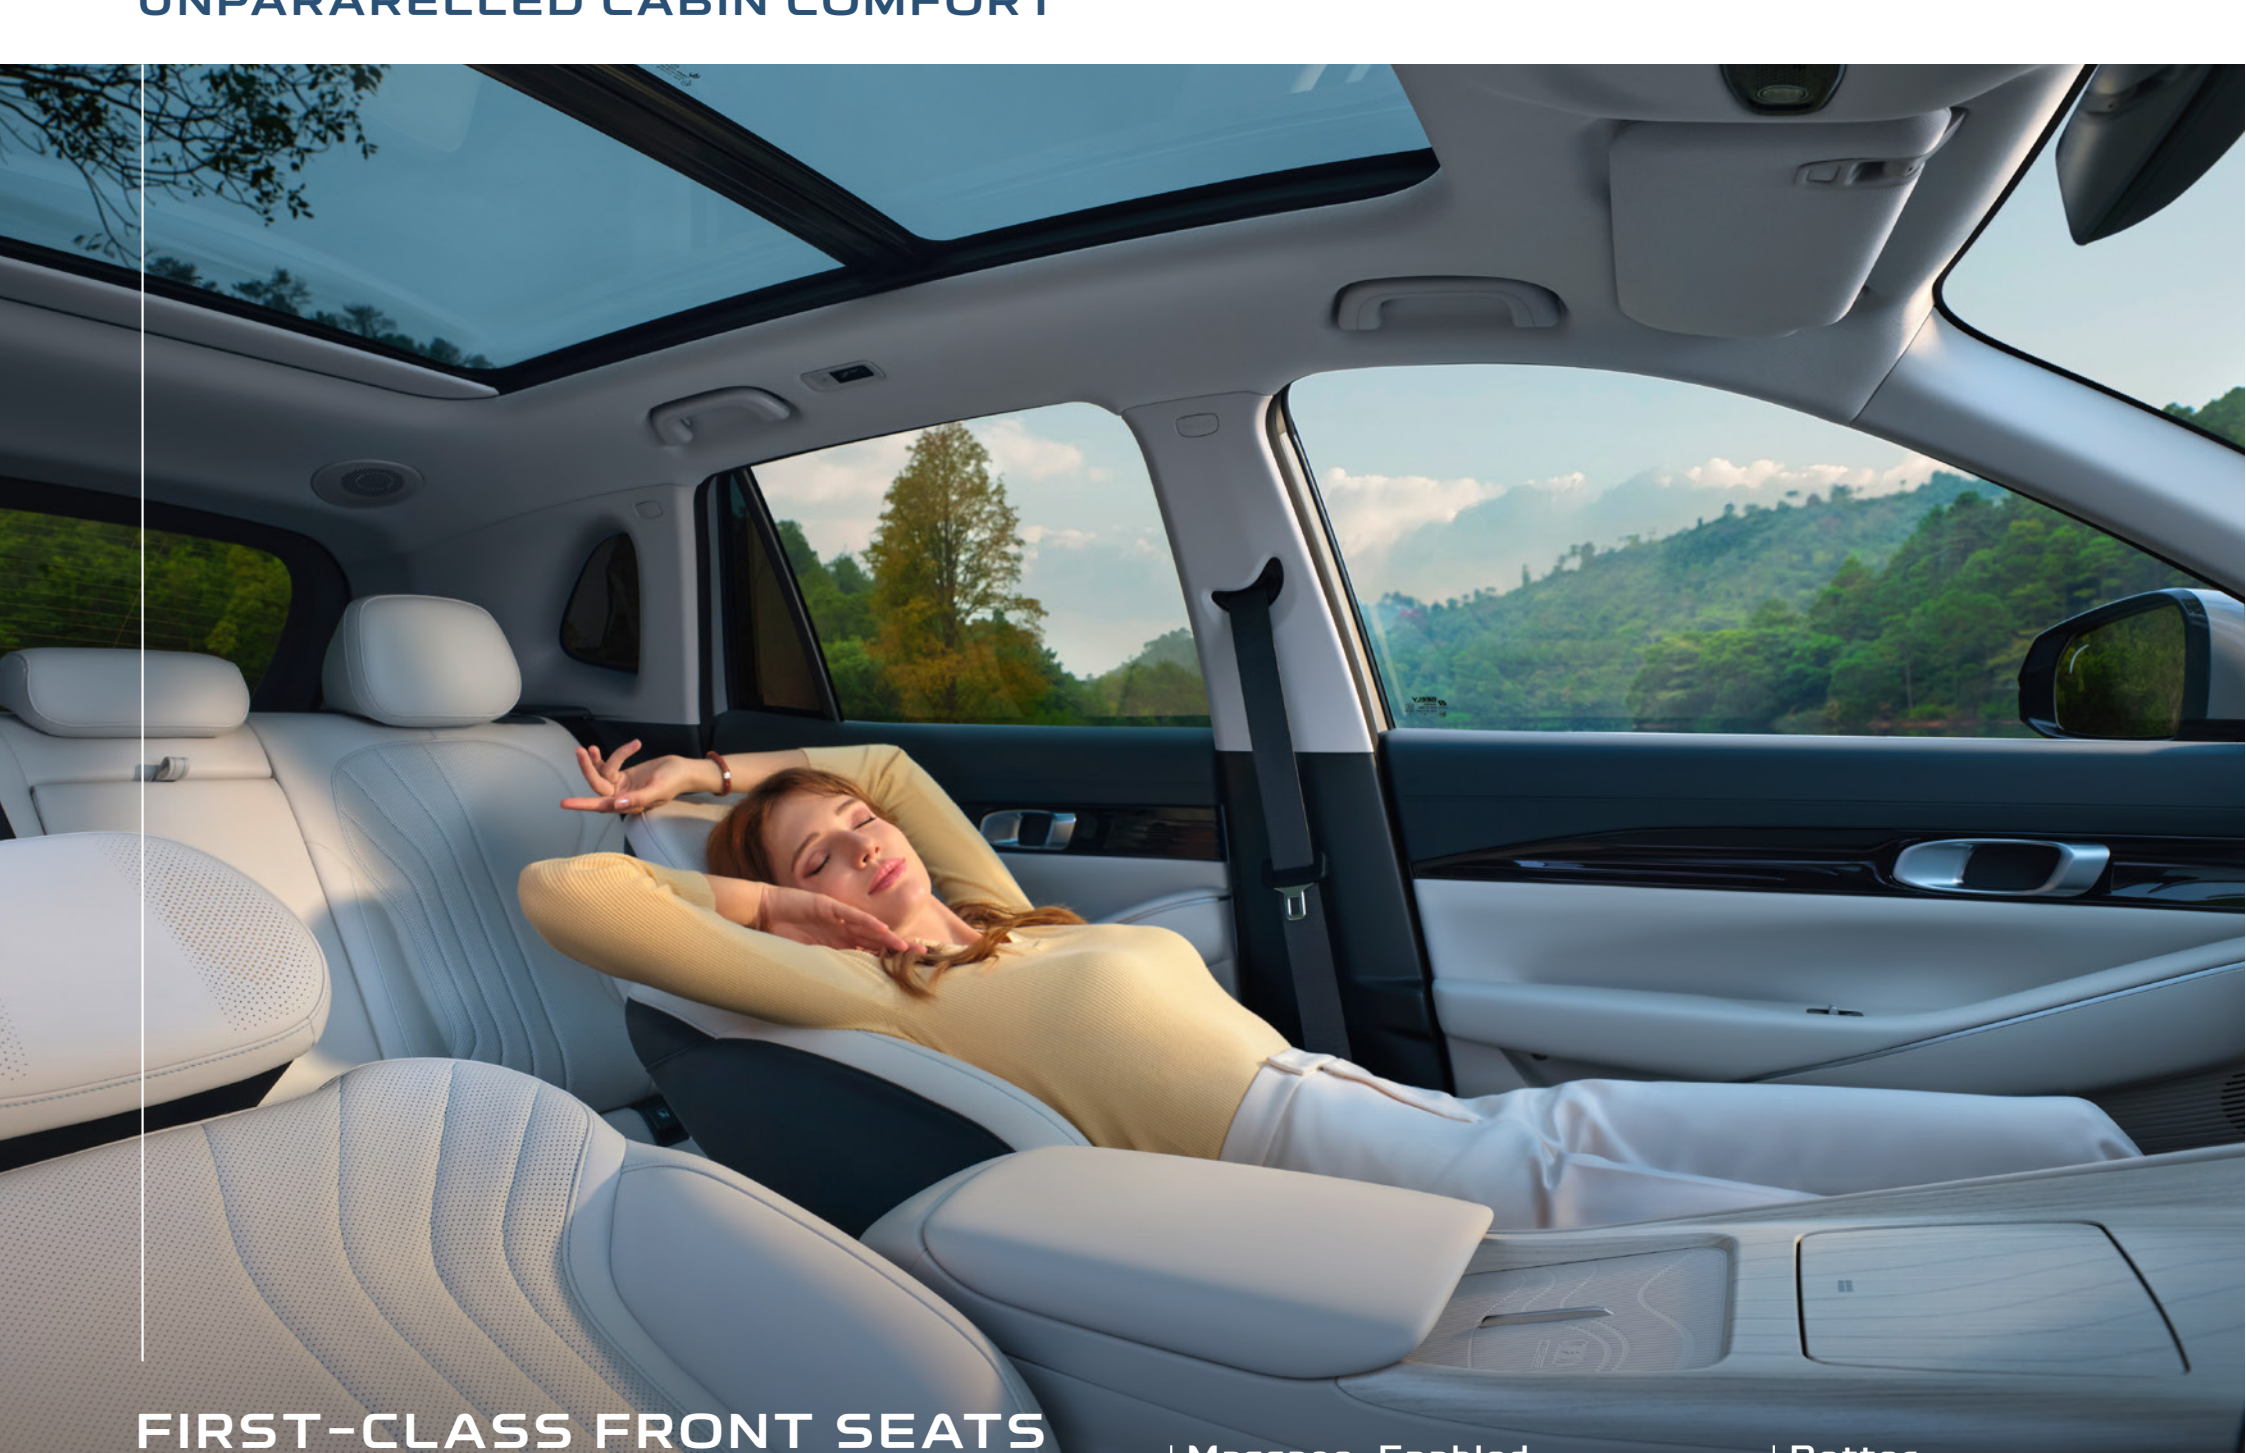

UNPARALLELED CABIN COMFORT

FIRST-CLASS FRONT SEATS WITH VENTILATION

From the plush seating to the intuitive layout, every element of the cabin ensures a serene and relaxed journey.

Message-Enabled Seats*

Better NVH

Healthy Materials
0 Asphalt, 0 Miscellaneous Cotton, 0 Organic Solvents

Completely Flat Back Front Seats**

*EX5 Max only **EX5 Pro only